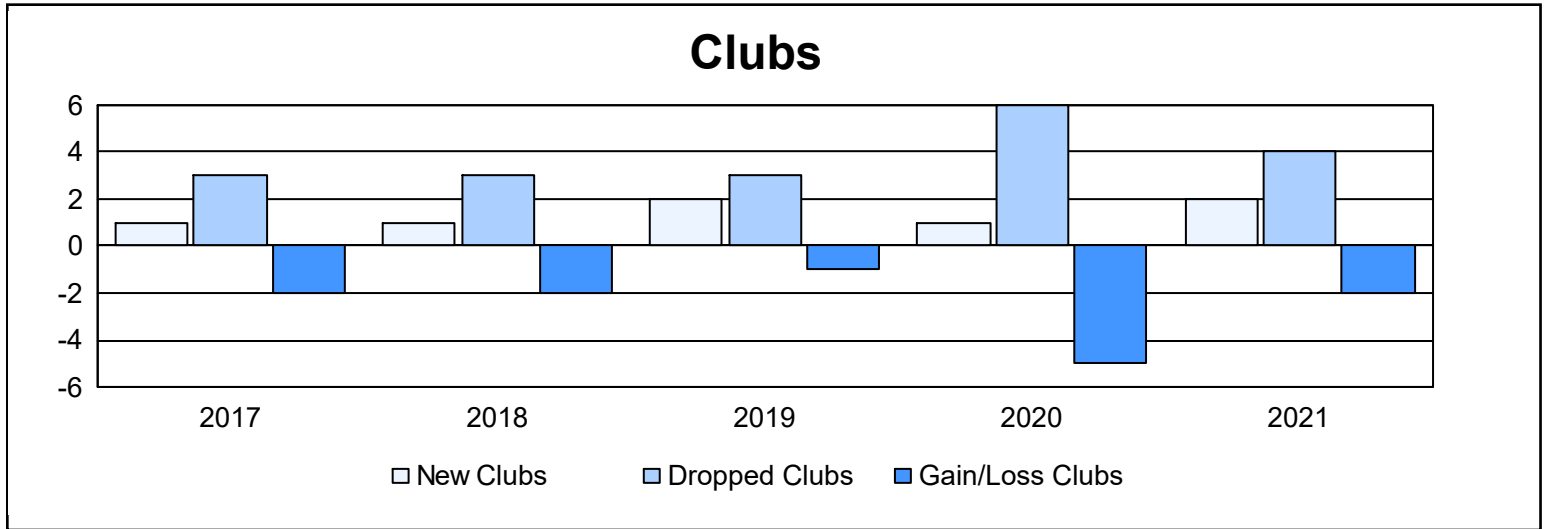

Year	New Clubs	Dropped Clubs	Gain/ Loss Clubs	New Members	Charter Members	Reinstate Members	Transfer Members	Total Member Added	Total Members Dropped	Gain/ Loss Members
2016-2017	1	3	-2	183	31	9	8	231	207	24
2017-2018	1	3	-2	163	26	4	4	197	181	16
2018-2019	2	3	-1	100	54	10	4	168	158	10
2019-2020	1	6	-5	89	25	16	3	133	193	-60
2020-2021	2	4	-2	41	51	11	12	115	281	-166
<b>Average</b>	<b>1</b>	<b>4</b>	<b>-2</b>	<b>115</b>	<b>37</b>	<b>10</b>	<b>6</b>	<b>169</b>	<b>204</b>	<b>-35</b>

### Membership Composition June 2021 Cumulative