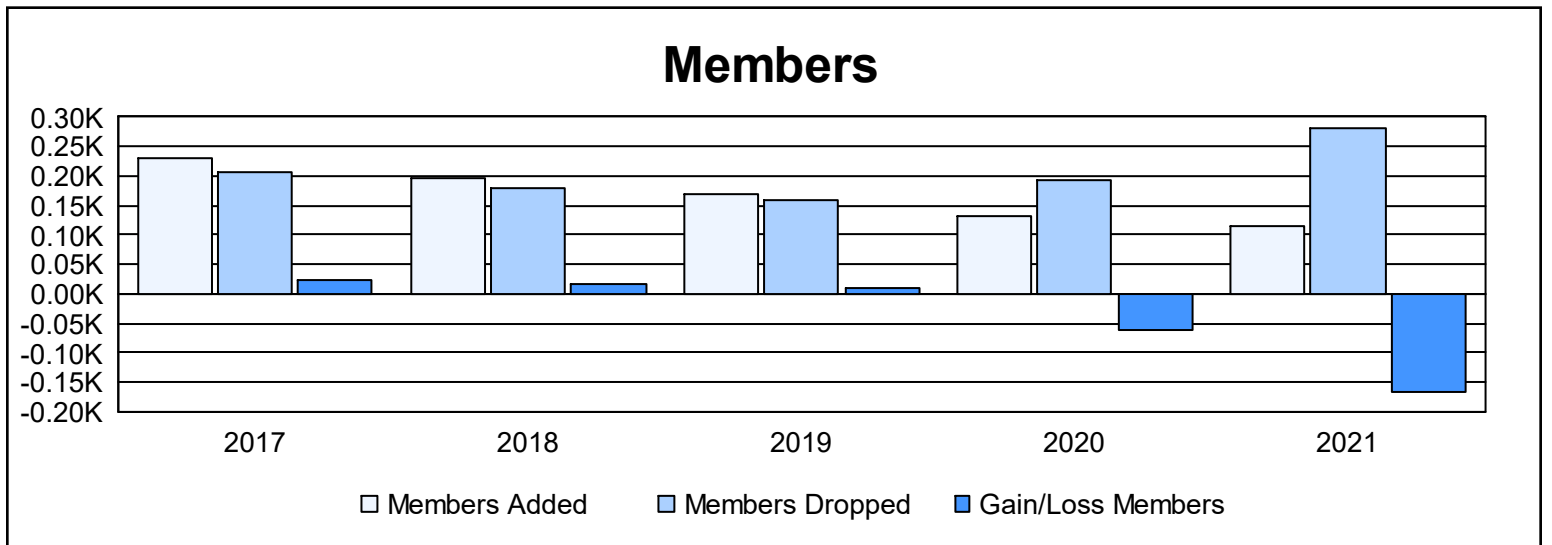

Year	New Clubs	Dropped Clubs	Gain/ Loss Clubs	New Members	Charter Members	Reinstate Members	Transfer Members	Total Member Added	Total Members Dropped	Gain/ Loss Members
2016-2017	1	3	-2	183	31	9	8	231	207	24
2017-2018	1	3	-2	163	26	4	4	197	181	16
2018-2019	2	3	-1	100	54	10	4	168	158	10
2019-2020	1	6	-5	89	25	16	3	133	193	-60
2020-2021	2	4	-2	41	51	11	12	115	281	-166
<b>Average</b>	<b>1</b>	<b>4</b>	<b>-2</b>	<b>115</b>	<b>37</b>	<b>10</b>	<b>6</b>	<b>169</b>	<b>204</b>	<b>-35</b>

### Membership Composition June 2021 Cumulative